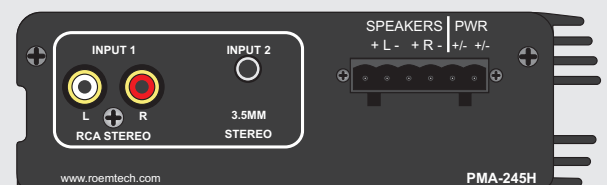

Classroom audio has never been easier.

- HummBuster Technology
- Phenomenal Power
- Superb Performance

HummBuster Technology

The PMA-245H incorporates Roemtech's proprietary HummBuster technology on both inputs. This allows the installer or end user to simply "switch off" annoying hums or buzzes without affecting audio quality. The switches on the front panel are easily accessed and will effectively filter out hums and ground-loop issues that have traditionally plagued audio systems. Getting rid of audio noise has never been easier.

Phenomenal Power

With a true 45 watts of power, the PMA-245H will give you the audio clarity you need for your largest classrooms. In many environments, ambient background noise such as HVAC systems and hallway traffic is an issue. With the PMA-245H, these issues won't overpower your sound system.

Superb Performance

The PMA-245H has been designed with full-range performance in mind. Most amplifiers in this category do not put a lot of emphasis on accurate frequency performance. Roemtech has a different view, delivering crystal clear audio while maintaining impressive bass response. The PMA-245H handles the entire audio spectrum with superb accuracy. Featuring the latest innovations in class A/B technology, you will experience stunning performance while staying on budget.

Front Panel

Rear Panel

Specifications:

Power:	45watts @ 40hms
Freq. Response:	20Hz to 20kHz
Input 1:	Stereo RCA - mixable
Input 2:	Stereo 3.5mm - mixable
Outputs:	Stereo or Mono Bridgeable
Power Supply:	18V @ 3.5Amps - 63watts
Operating Temp:	-40F to +190F
Weight:	1.6 lbs (amp only)
Amp Dimensions:	5.45"w x 4.05"d x 1.65"h
Warranty:	3 year standard