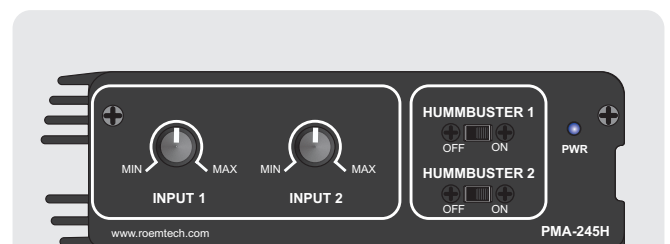

Classroom audio has never been easier.

- HummBuster Technology
- Phenomenal Power
- Superb Performance

HummBuster Technology

The PMA-245H incorporates Roemtech's proprietary HummBuster technology on both inputs. This allows the installer or end user to simply "switch off" annoying hums or buzzes without affecting audio quality. The switches on the front panel are easily accessed and will effectively filter out hums and ground-loop issues that have traditionally plagued audio systems. Getting rid of audio noise has never been easier.

Phenomenal Power

With a true 45 watts of power, the PMA-245H will give you the audio clarity you need for your largest classrooms. In many environments, ambient background noise such as HVAC systems and hallway traffic is an issue. With the PMA-245H, these issues won't overpower your sound system.

Superb Performance

The PMA-245H has been designed with full-range performance in mind. Most amplifiers in this category do not put a lot of emphasis on accurate frequency performance. Roemtech has a different view, delivering crystal clear audio while maintaining impressive bass response. The PMA-245H handles the entire audio spectrum with superb accuracy. Featuring the latest innovations in class A/B technology, you will experience stunning performance while staying on budget.

Front Panel

Rear Panel

Specifications:

Power:	45watts @ 40hms
Freq. Response:	20Hz to 20kHz
Input 1:	Stereo RCA - mixable
Input 2:	Stereo 3.5mm - mixable
Outputs:	Stereo or Mono Bridgeable
Power Supply:	18V @ 3.5Amps - 63watts
Operating Temp:	-40F to +190F
Weight:	1.6 lbs (amp only)
Amp Dimensions:	5.45"w x 4.05"d x 1.65"h
Warranty:	3 year standard