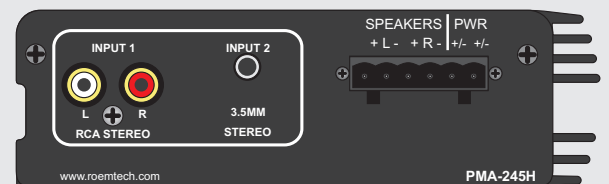

Classroom audio has never been easier.

- Plenum Rated
- Impressive Power
- Superb Performance

Plenum Rated

The PMA-245 is built with high-temperature components that enable years of trouble free performance. Some amplifiers are built with components that are rated at 85 degrees centigrade (185°F). Roemtech uses components rated at 105 degrees centigrade (221°F). In plenum areas, heat is the biggest enemy. That extra 36°F of protection can easily mean the difference between frequent service calls and years of trouble free performance. That's the Roemtech difference.

Impressive Power

With a true 45 watts of power, the PMA-245 will give you the audio clarity you need for your largest classrooms. In many environments, ambient background noise such as HVAC systems and hallway traffic is an issue. With the PMA-245, these issues won't overpower your sound system.

Superb Performance

The PMA-245 has been designed with full-range performance in mind. Most amplifiers in this category do not put a lot of emphasis on accurate frequency performance. Roemtech has a different view, delivering crystal clear audio while maintaining impressive bass response. The PMA-245 handles the entire audio spectrum with superb accuracy. Featuring the latest innovations in class A/B technology, you will experience top performance while staying on budget.

Front Panel

Rear Panel

Specifications:

Power:	45watts @ 40hms
Freq. Response:	20Hz to 20kHz
Input 1:	Stereo RCA - mixable
Input 2:	Stereo 3.5mm - mixable
Outputs:	Stereo or Mono Bridgeable
Power Supply:	18V @ 3.5Amps - 63watts
Operating Temp:	-40F to +190F
Weight:	1.6 lbs (amp only)
Amp Dimensions:	5.45"w x 4.05"d x 1.65"h
Warranty:	3 year standard