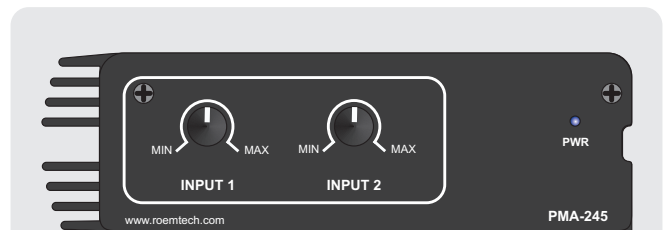

Classroom audio has never been easier.

- Plenum Rated
- Impressive Power
- Superb Performance

Plenum Rated

The PMA-245 is built with high-temperature components that enable years of trouble free performance. Some amplifiers are built with components that are rated at 85 degrees centigrade (185°F). Roemtech uses components rated at 105 degrees centigrade (221°F). In plenum areas, heat is the biggest enemy. That extra 36°F of protection can easily mean the difference between frequent service calls and years of trouble free performance. That's the Roemtech difference.

Impressive Power

With a true 45 watts of power, the PMA-245 will give you the audio clarity you need for your largest classrooms. In many environments, ambient background noise such as HVAC systems and hallway traffic is an issue. With the PMA-245, these issues won't overpower your sound system.

Superb Performance

The PMA-245 has been designed with full-range performance in mind. Most amplifiers in this category do not put a lot of emphasis on accurate frequency performance. Roemtech has a different view, delivering crystal clear audio while maintaining impressive bass response. The PMA-245 handles the entire audio spectrum with superb accuracy. Featuring the latest innovations in class A/B technology, you will experience top performance while staying on budget.

Front Panel

Rear Panel

Specifications:

Power:	45watts @ 40hms
Freq. Response:	20Hz to 20kHz
Input 1:	Stereo RCA - mixable
Input 2:	Stereo 3.5mm - mixable
Outputs:	Stereo or Mono Bridgeable
Power Supply:	18V @ 3.5Amps - 63watts
Operating Temp:	-40F to +190F
Weight:	1.6 lbs (amp only)
Amp Dimensions:	5.45"w x 4.05"d x 1.65"h
Warranty:	3 year standard